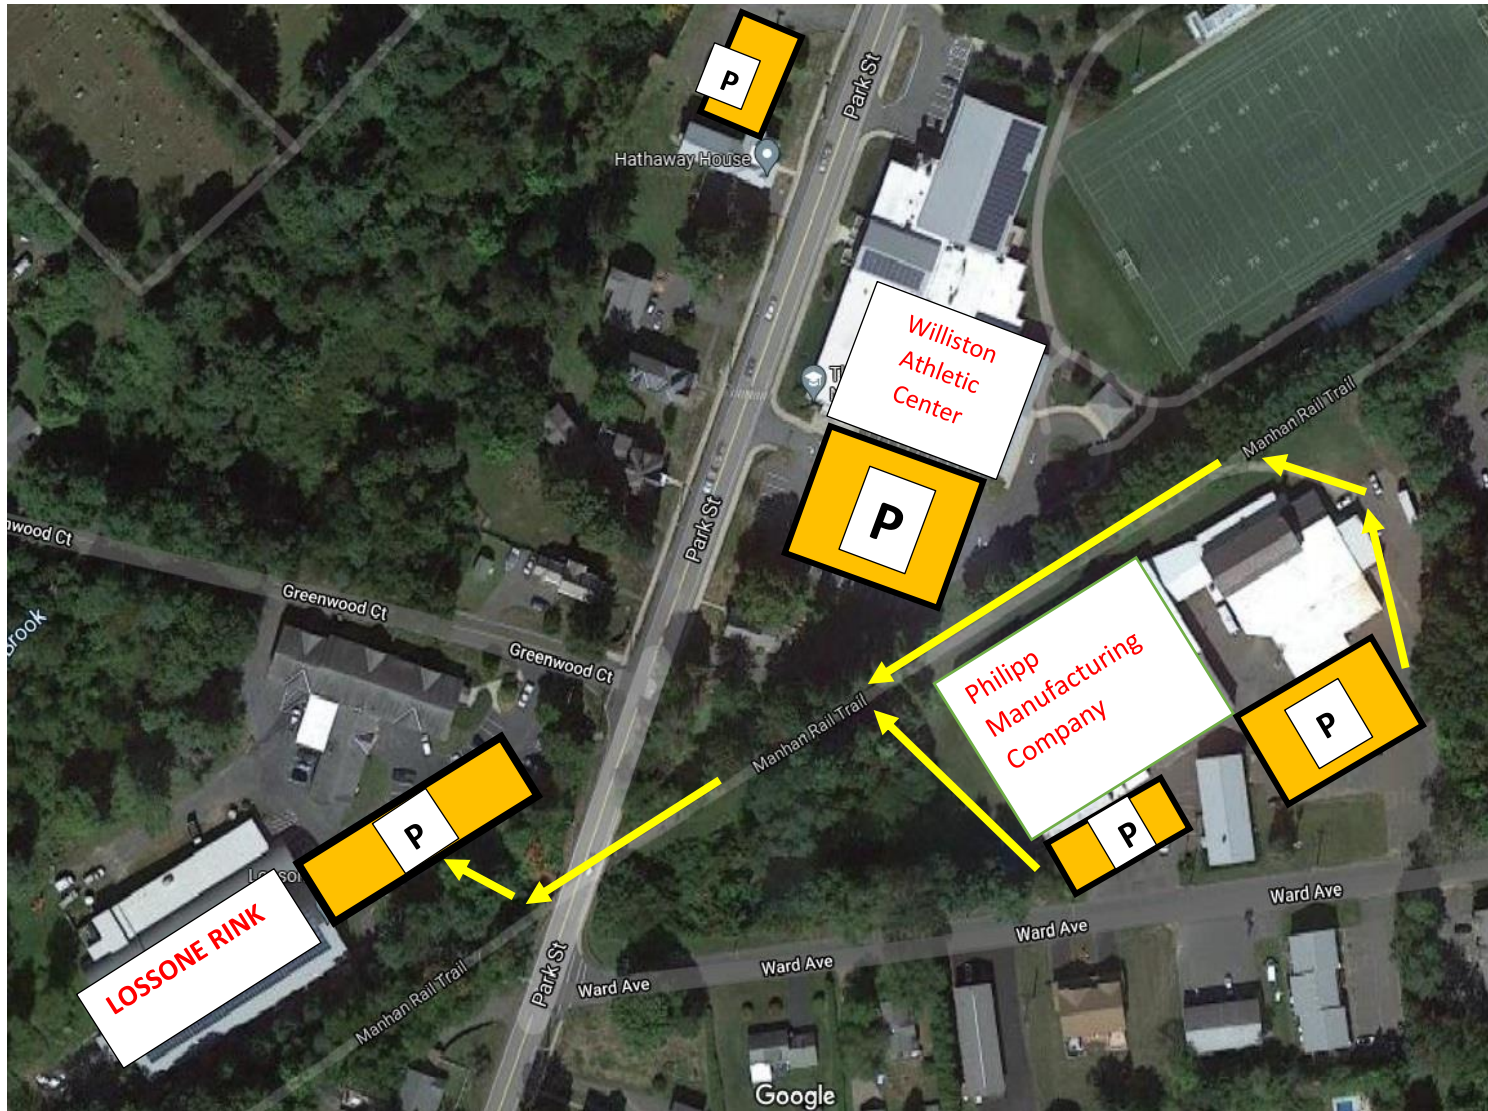

PARKING INFORMATION FOR THE WILLISTON NORTHAMPTON SCHOOL LOSSONE ICE RINK
22 Greenwood Court, Easthampton, MA 01027

There is limited parking at the Lossone Ice Rink located at 22 Greenwood Court. Additional parking can be located at the following locations:

- At the Williston Athletic Center (south lot) located at 80 Park Street.
- At an additional parking lot located at 81 Park Street.
- Two lots at Philipp Manufacturing Company located at 19 Ward Avenue. It is a short walk on the Manhan Rail Trail from the parking lot to the rink.